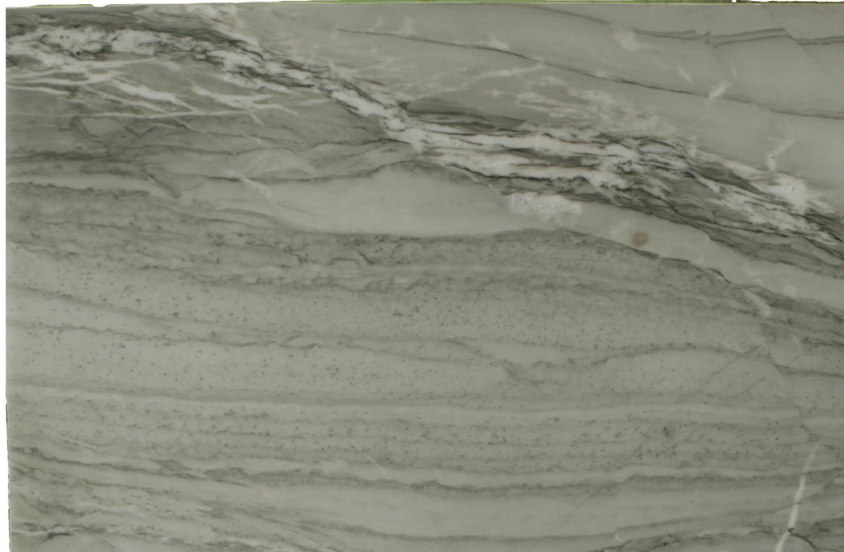

### Slab Details

---

Material	Granite
Size	65" x 42" 18.6ft <sup>2</sup>
Thickness	3 cm
Inventory ID	190793-1