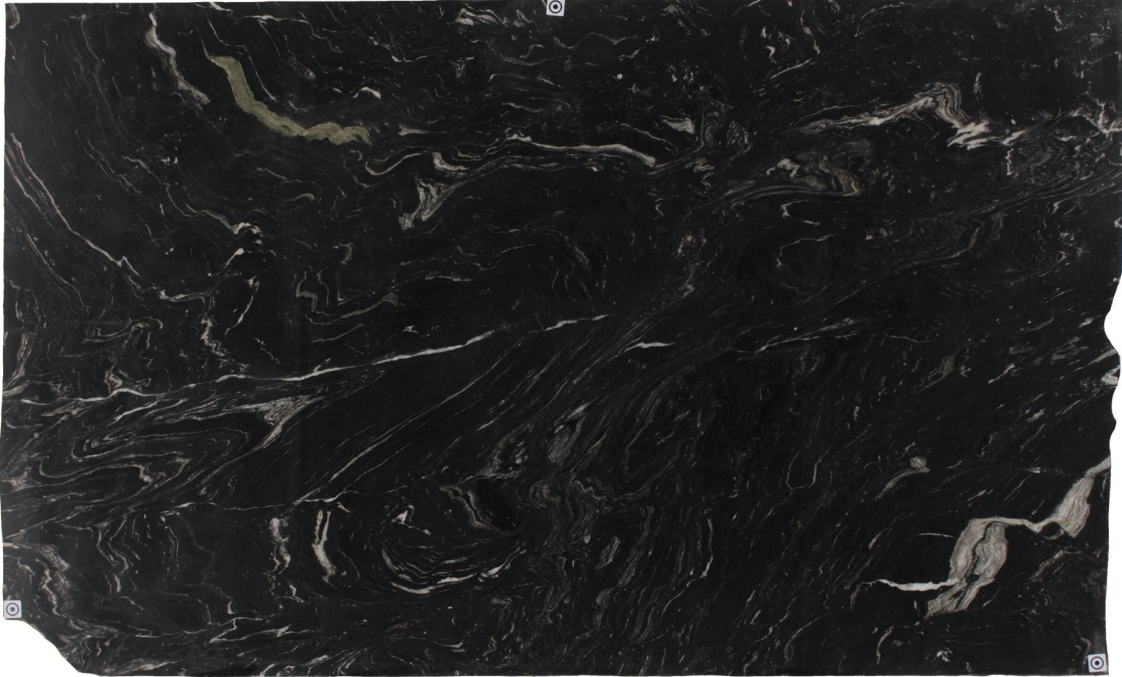

Makalu

Slab Details

Material	All
Size	131" x 79" 73ft ²
Thickness	3 cm
Inventory ID	251074

ROCKY MOUNTAIN STONE

Phone: (505) 317-4109 Address: 4741 Pan Amer. Fwy NE Albuquerque, NM 87109

www.rmstone.com