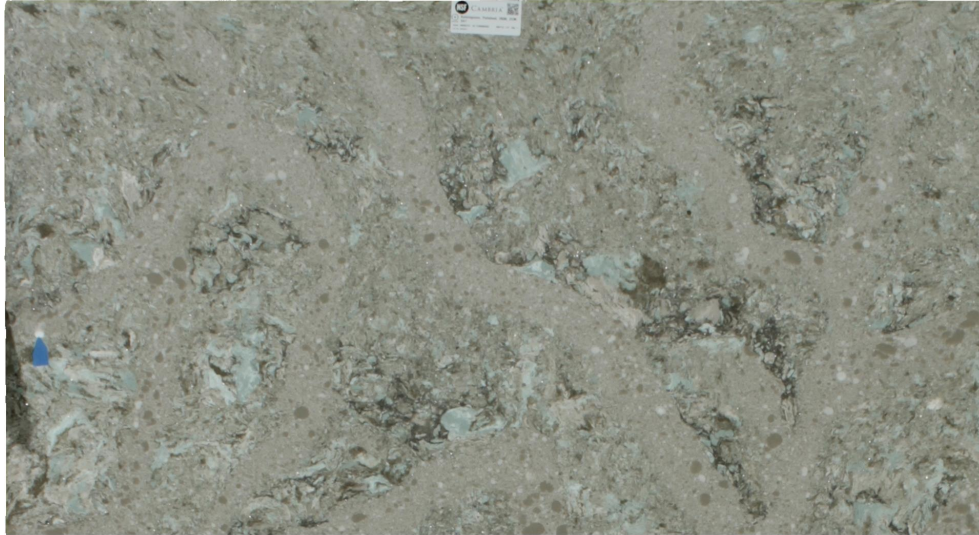

## Kelvingrove

### Slab Details

---

Material	Quartz
Size	56" x 31" 11.1ft <sup>2</sup>
Thickness	2 cm
Inventory ID	180675-1