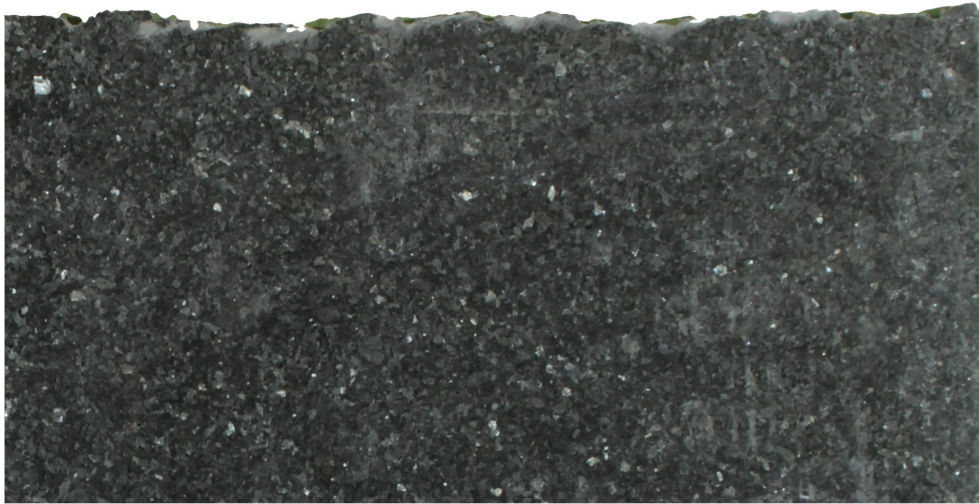

Blue Pearl

Slab Details

Material	Granite
Size	59" x 30" 9.9ft ²
Thickness	3 cm
Inventory ID	191064-2

ROCKY MOUNTAIN STONE

Phone: (505) 317-4109 Address: 4741 Pan Amer. Fwy NE Albuquerque, NM 87109

www.rmstone.com