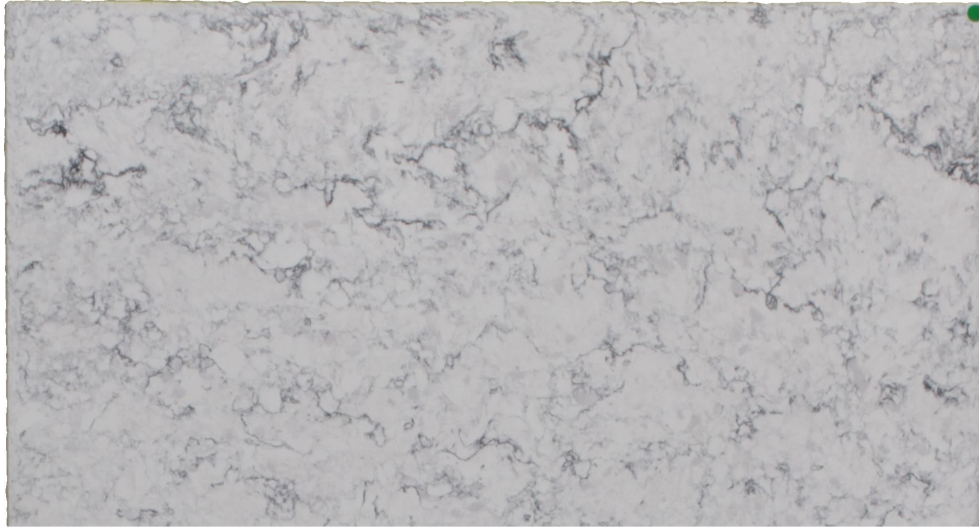

### Slab Details

---

Material	Quartz
Size	56" x 30" 11.3ft <sup>2</sup>
Thickness	3 cm
Inventory ID	S0230287-1