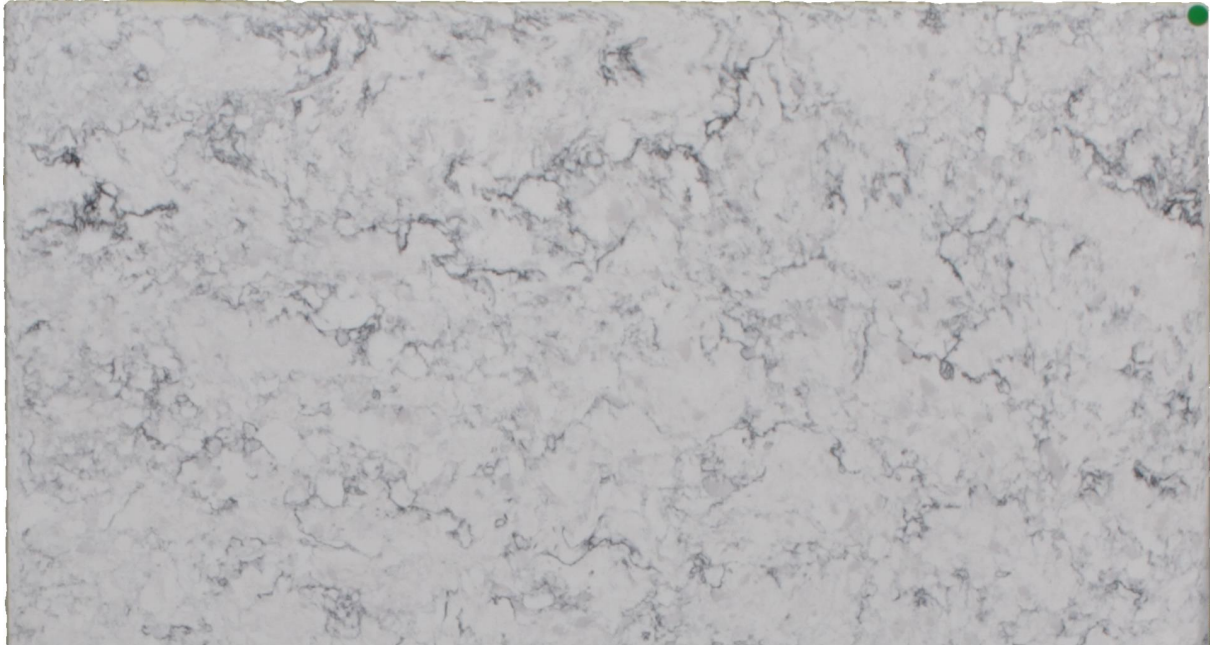

Kolams

Slab Details

Material	Quartz
Size	56" x 30" 11.3ft ²
Thickness	3 cm
Inventory ID	S0230287-1

ROCKY MOUNTAIN STONE

Phone: (505) 317-4109 Address: 4741 Pan Amer. Fwy NE Albuquerque, NM 87109

www.rmstone.com