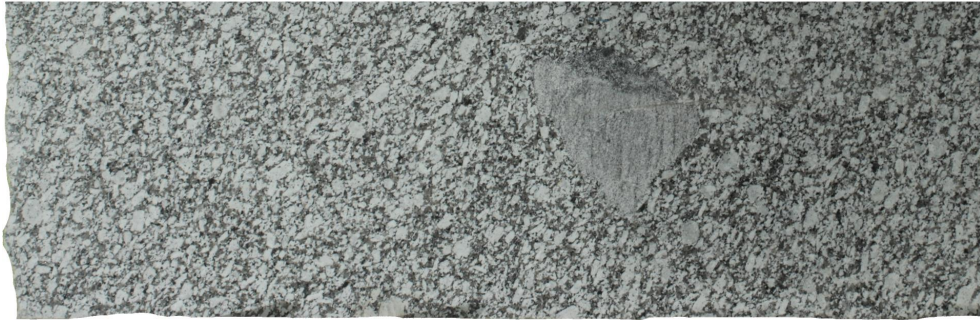

## Grand White

### Slab Details

---

Material	Granite
Size	90" x 29" 17.5ft <sup>2</sup>
Thickness	3 cm
Inventory ID	201066-1