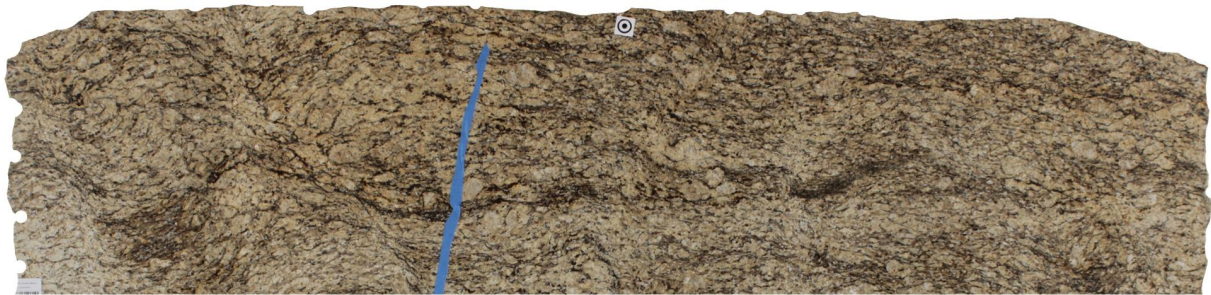

## Santa Cecilia Wave

### Slab Details

---

Material	Granite
Size	128" x 31" 23.1ft <sup>2</sup>
Thickness	3 cm
Inventory ID	250733-1