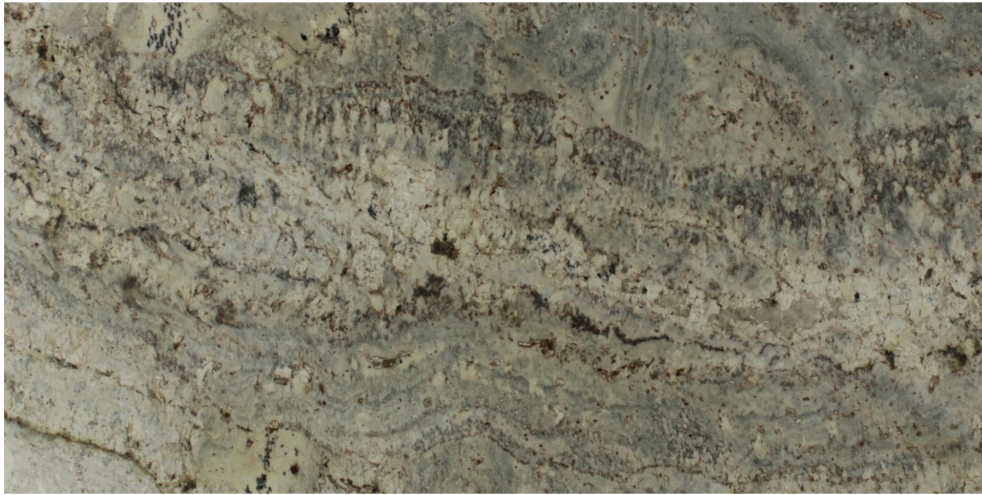

Siena Bordeaux

Slab Details

Material	Granite
Size	74" x 37" 18.8ft ²
Thickness	3 cm
Inventory ID	210879-1-1

ROCKY MOUNTAIN STONE

Phone: (505) 317-4109 Address: 4741 Pan Amer. Fwy NE Albuquerque, NM 87109

www.rmstone.com