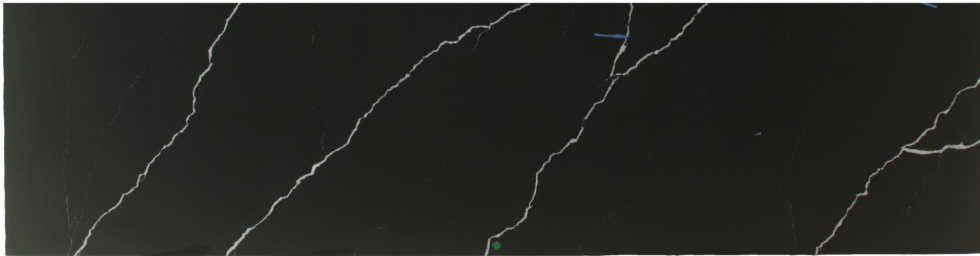

Livorno

Slab Details

Material	Quartz
Size	120" x 31" 25.2ft ²
Thickness	2 cm
Inventory ID	S0240396-1

ROCKY MOUNTAIN STONE

Phone: (505) 317-4109 Address: 4741 Pan Amer. Fwy NE Albuquerque, NM 87109

www.rmstone.com