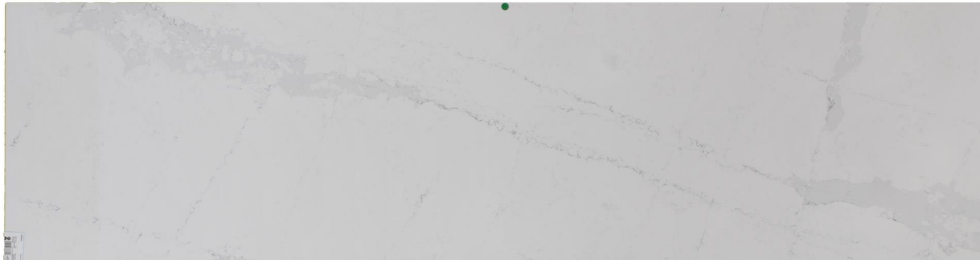

Ethereal Dusk

Slab Details

Material	Quartz
Size	129" x 34" 30.2ft ²
Thickness	3 cm
Inventory ID	HD230588-1

ROCKY MOUNTAIN STONE

Phone: (505) 317-4109 Address: 4741 Pan Amer. Fwy NE Albuquerque, NM 87109

www.rmstone.com