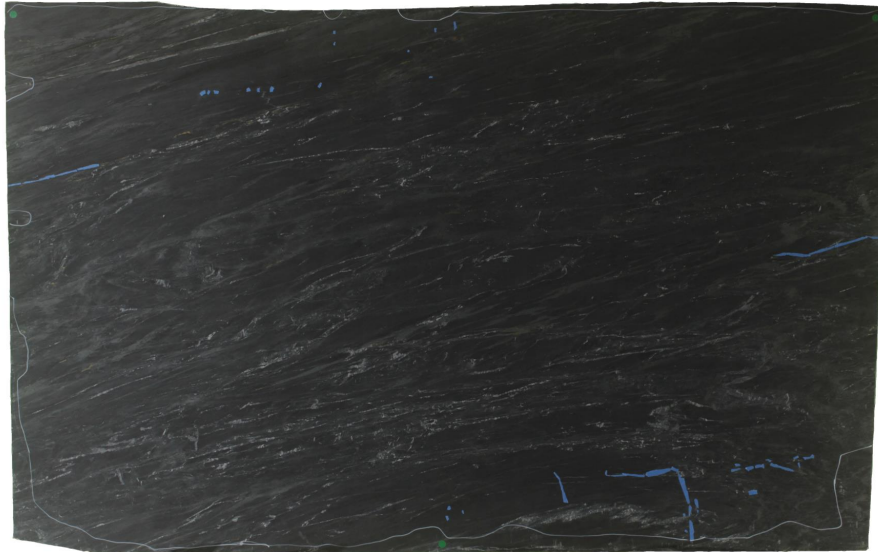

Black Soapstone (honed)

Slab Details

Material	Soap Stone
Size	121" x 76" 59.7ft ²
Thickness	3 cm
Inventory ID	240211

ROCKY MOUNTAIN STONE

Phone: (505) 317-4109 Address: 4741 Pan Amer. Fwy NE Albuquerque, NM 87109