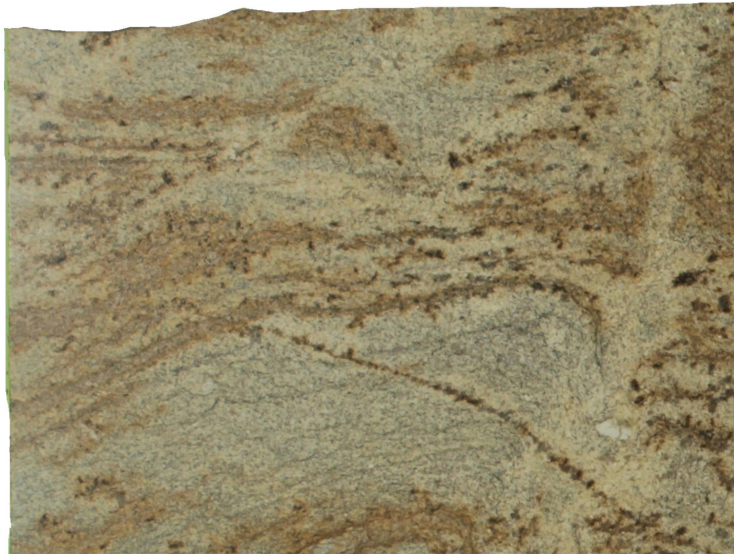

Golden Crystal Satin

Slab Details

Material	Granite
Size	40" x 30" 8.1ft ²
Thickness	3 cm
Inventory ID	S0210130-2

ROCKY MOUNTAIN STONE

Phone: (505) 317-4109 Address: 4741 Pan Amer. Fwy NE Albuquerque, NM 87109