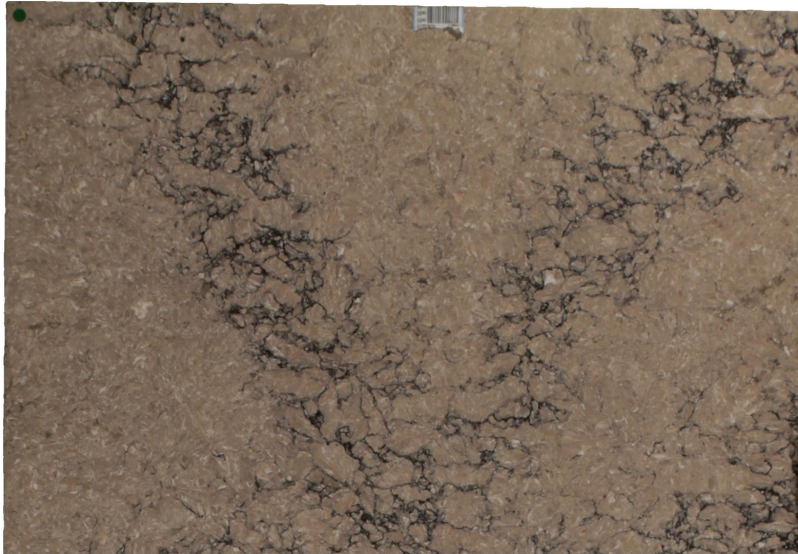

Kimble Mist

Slab Details

Material	Quartz
Size	64" x 44" 18.9ft ²
Thickness	2 cm
Inventory ID	S0240164-1

ROCKY MOUNTAIN STONE

Phone: (505) 317-4109 Address: 4741 Pan Amer. Fwy NE Albuquerque, NM 87109

www.rmstone.com