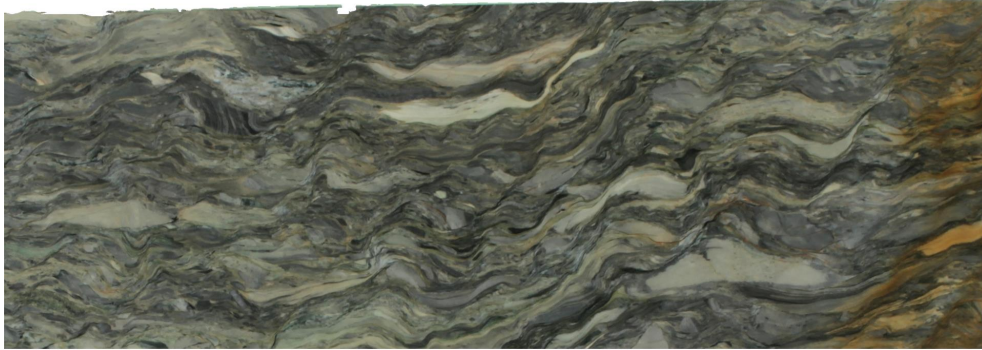

Fusion

Slab Details

Material	Quartzite
Size	68" x 24" 10.1ft ²
Thickness	
Inventory ID	190348-2

ROCKY MOUNTAIN STONE

Phone: (505) 317-4109 Address: 4741 Pan Amer. Fwy NE Albuquerque, NM 87109

www.rmstone.com