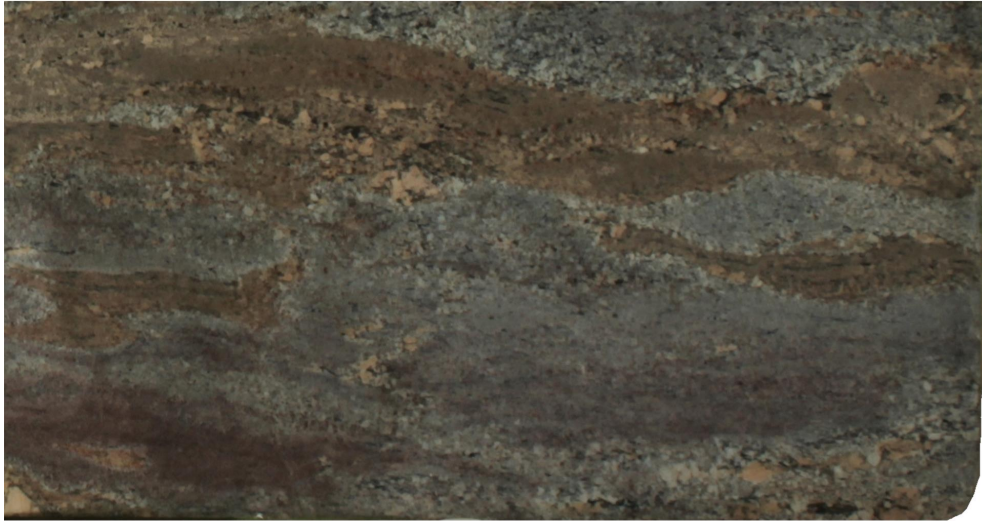

Crema Bordeaux

Slab Details

Material	Granite
Size	47" x 25" 7.3ft ²
Thickness	3 cm
Inventory ID	S0200369-2

ROCKY MOUNTAIN STONE

Phone: (505) 317-4109 Address: 4741 Pan Amer. Fwy NE Albuquerque, NM 87109

www.rmstone.com