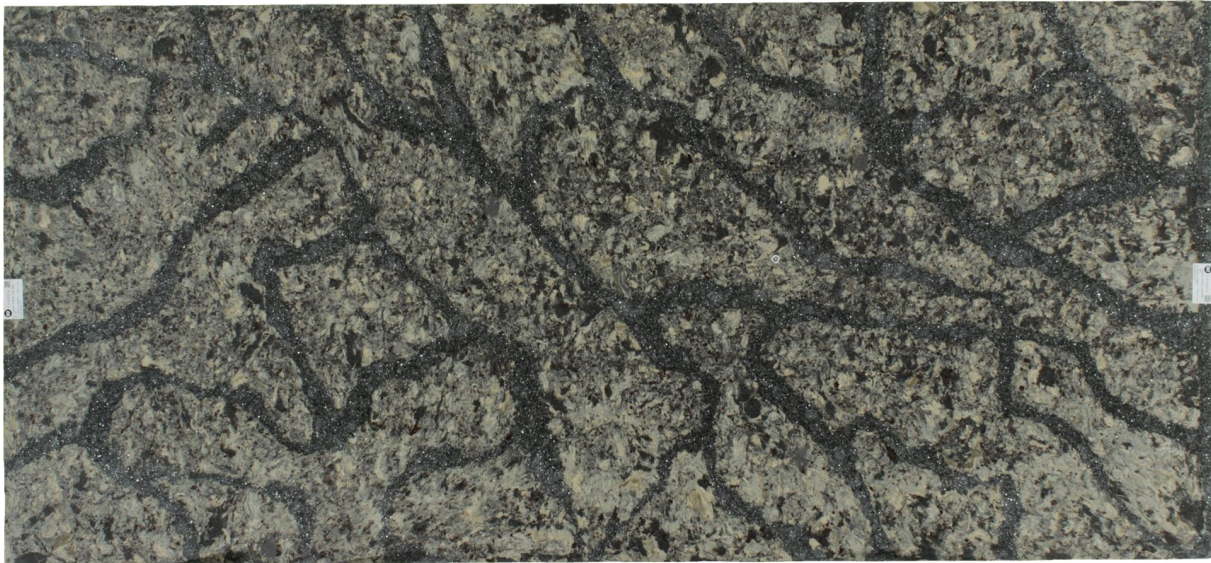

Langdon

Slab Details

Material	Cambria
Size	122" x 57" 46.5ft ²
Thickness	3 cm
Inventory ID	S0180840-1

ROCKY MOUNTAIN STONE

Phone: (505) 317-4109 Address: 4741 Pan Amer. Fwy NE Albuquerque, NM 87109

www.rmstone.com