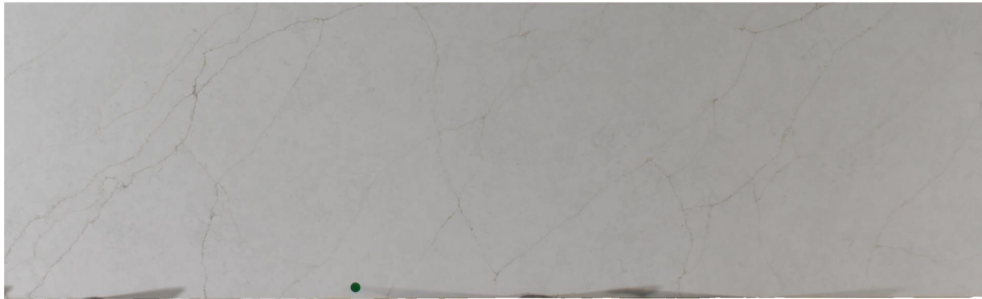

Luce Cascade

Slab Details

Material	Quartz
Size	99" x 30" 20.2ft ²
Thickness	3 cm
Inventory ID	S0240633-1

ROCKY MOUNTAIN STONE

Phone: (505) 317-4109 Address: 4741 Pan Amer. Fwy NE Albuquerque, NM 87109

www.rmstone.com