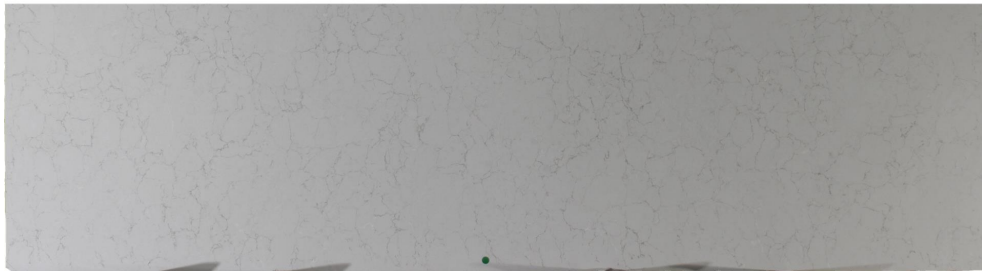

Horizon

Slab Details

Material	Quartz
Size	131" x 36" 31.9ft ²
Thickness	3 cm
Inventory ID	S0240592-1

ROCKY MOUNTAIN STONE

Phone: (505) 317-4109 Address: 4741 Pan Amer. Fwy NE Albuquerque, NM 87109

www.rmstone.com