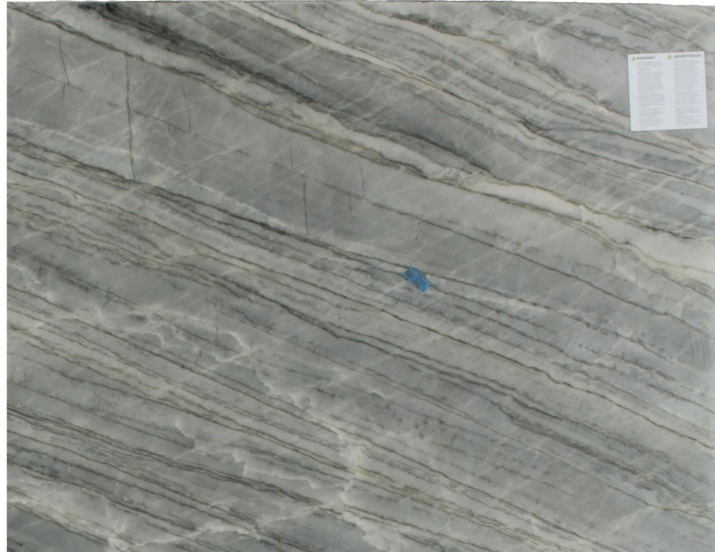

## Beverly Blue

### Slab Details

---

Material	Quartzite
Size	57" x 44" 17.1ft <sup>2</sup>
Thickness	3 cm
Inventory ID	S0210774-1-1