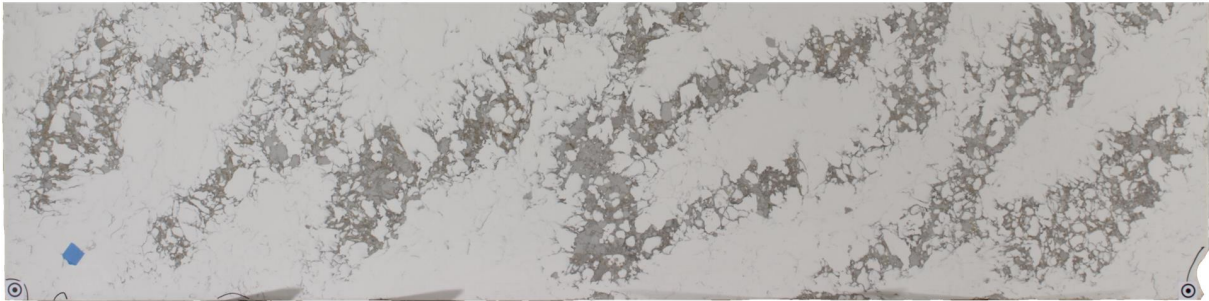

Arctic Arabescato

Slab Details

| | |
|--------------|--------------------------------|
| Material | Quartz |
| Size | 130" x 32" 28.7ft ² |
| Thickness | 3 cm |
| Inventory ID | HD250283-1 |

ROCKY MOUNTAIN STONE