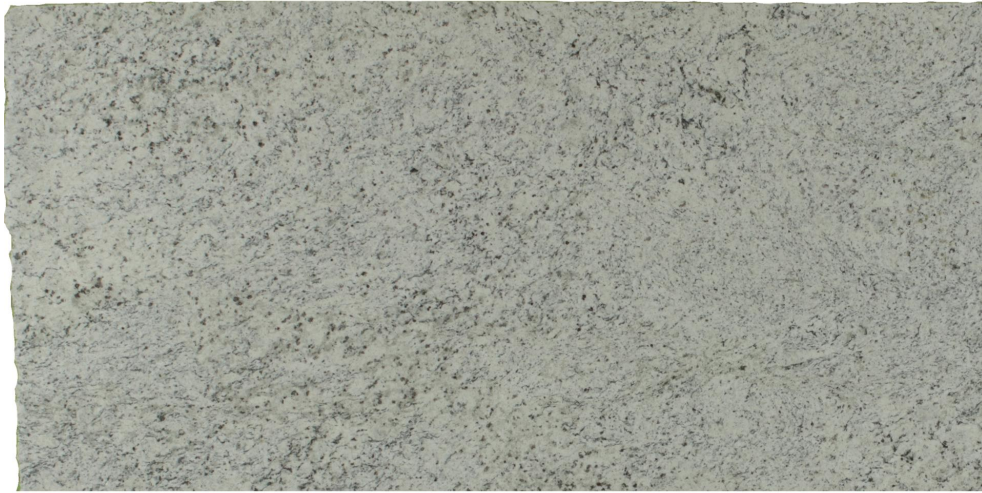

## Dallas White

### Slab Details

---

|              |                               |
|--------------|-------------------------------|
| Material     | Granite                       |
| Size         | 96" x 48" 31.2ft <sup>2</sup> |
| Thickness    | 3 cm                          |
| Inventory ID | HD211177-1                    |