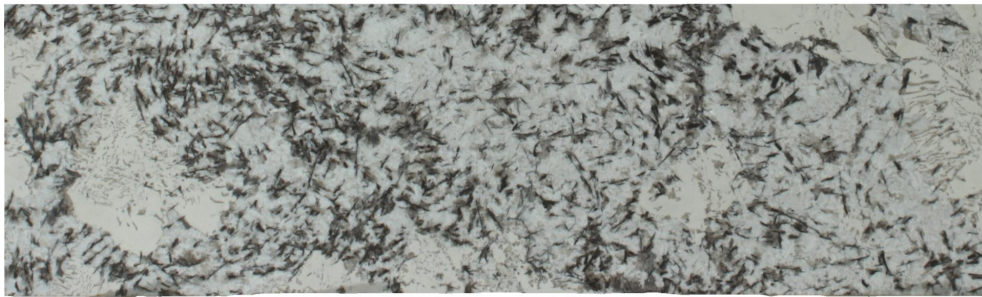

Vahalla

Slab Details

Material	Granite
Size	82" x 25" 13.8ft ²
Thickness	3 cm
Inventory ID	S0210381-1-1-1

ROCKY MOUNTAIN STONE

Phone: (505) 317-4109 Address: 4741 Pan Amer. Fwy NE Albuquerque, NM 87109

www.rmstone.com