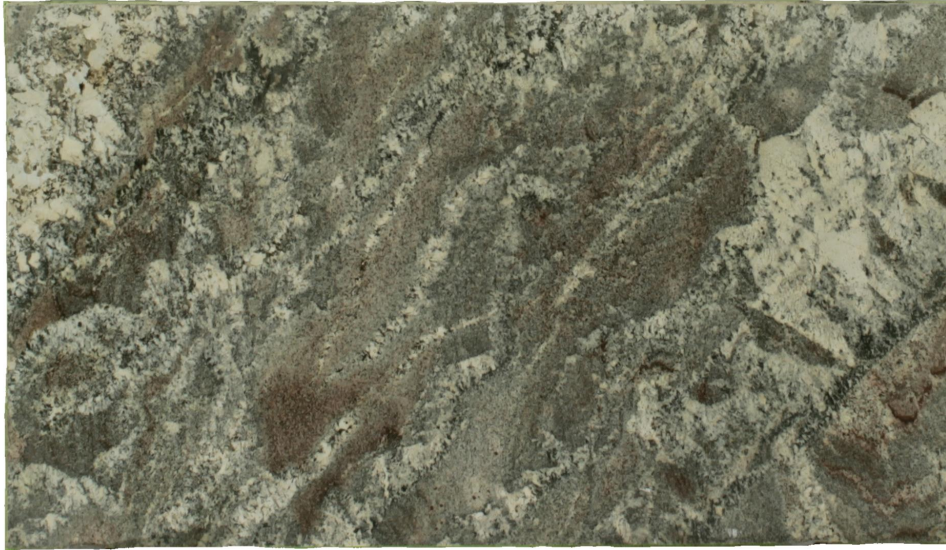

## River Bordeaux

### Slab Details

---

Material	Granite
Size	58" x 34" 13ft <sup>2</sup>
Thickness	3 cm
Inventory ID	190549-REM