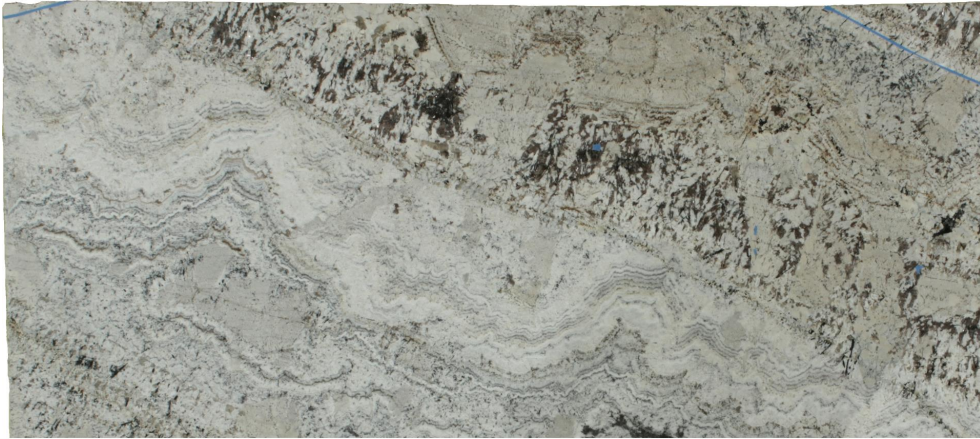

## White Persa

### Slab Details

---

Material	Granite
Size	102" x 45" 31.5ft <sup>2</sup>
Thickness	3 cm
Inventory ID	HD210962-1