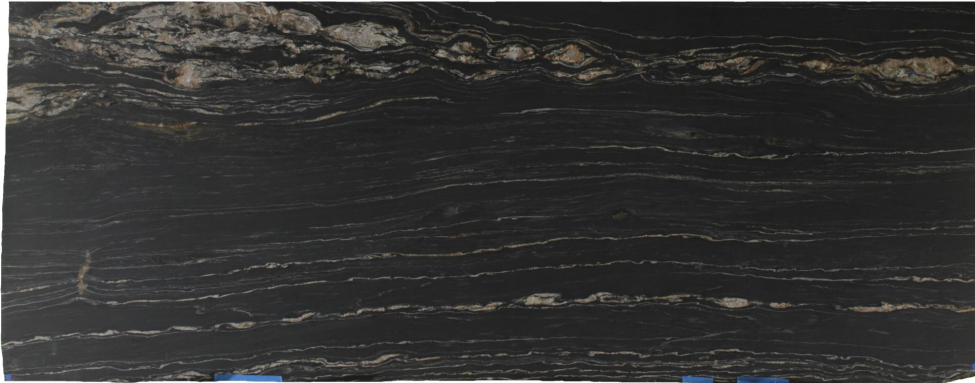

## Belvedere

### Slab Details

---

Material	Quartzite
Size	120" x 47" 37.9ft <sup>2</sup>
Thickness	3 cm
Inventory ID	S0220825-1