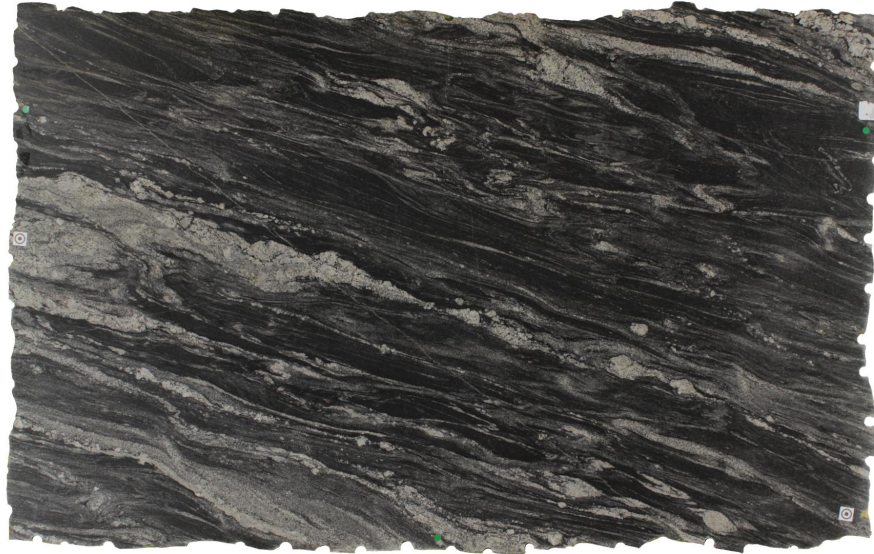

Waterfall

Slab Details

Material	Granite
Size	128" x 81" 76.2ft ²
Thickness	3 cm
Inventory ID	230406

ROCKY MOUNTAIN STONE

Phone: (505) 317-4109 Address: 4741 Pan Amer. Fwy NE Albuquerque, NM 87109

www.rmstone.com