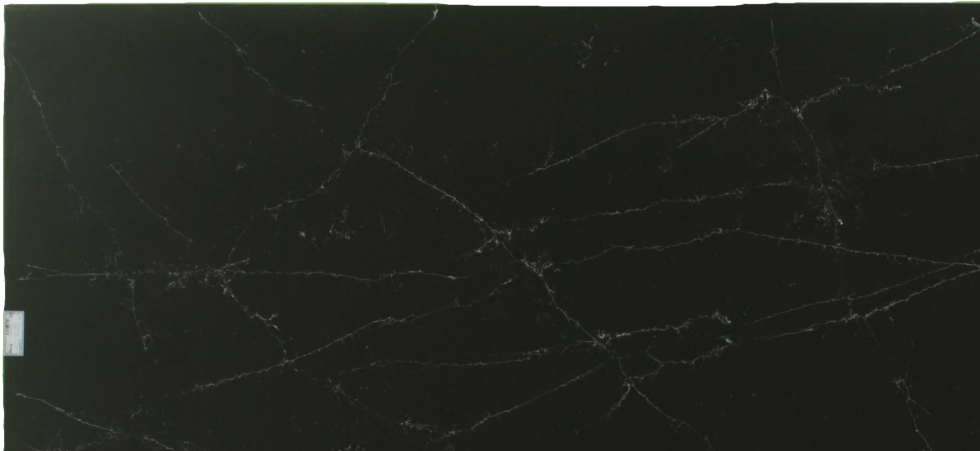

Capricorn

Slab Details

Material	Quartz
Size	87" x 40" 5.1ft ²
Thickness	3 cm
Inventory ID	S0200223-1-1

ROCKY MOUNTAIN STONE

Phone: (505) 317-4109 Address: 4741 Pan Amer. Fwy NE Albuquerque, NM 87109

www.rmstone.com