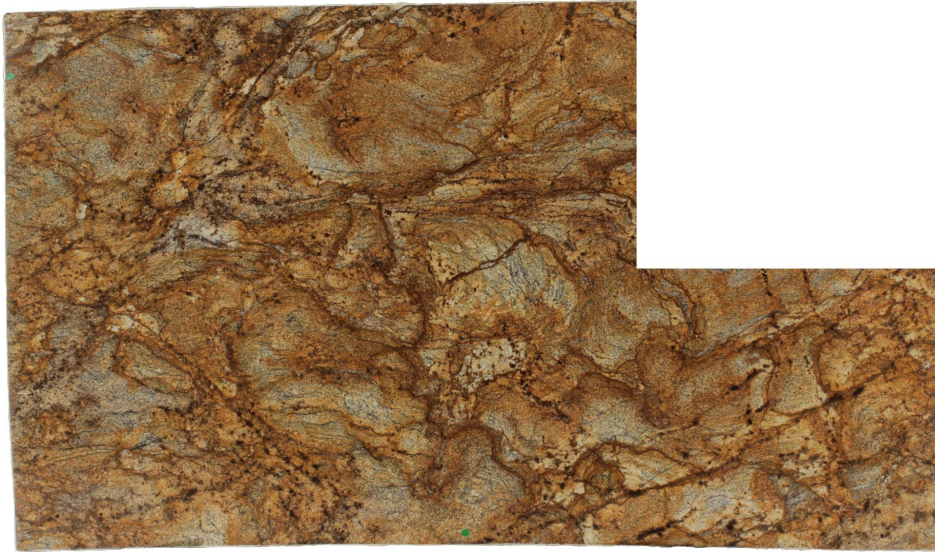

## Lapidus

## Slab Details

---

Material	Granite
Size	131" x 77" 56ft <sup>2</sup>
Thickness	3 cm
Inventory ID	S0231162-1