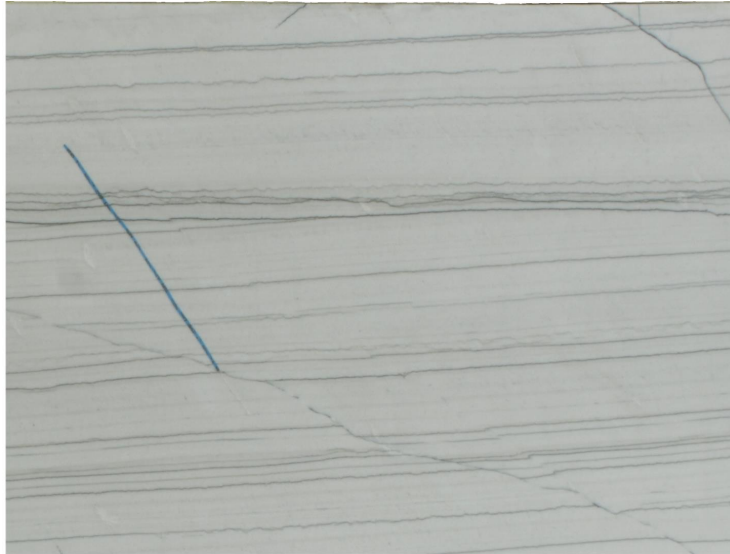

## Blue Tahoe (satin)

### Slab Details

---

Material	Quartzite
Size	54" x 41" 14.9ft <sup>2</sup>
Thickness	3 cm
Inventory ID	S0210637-1-1