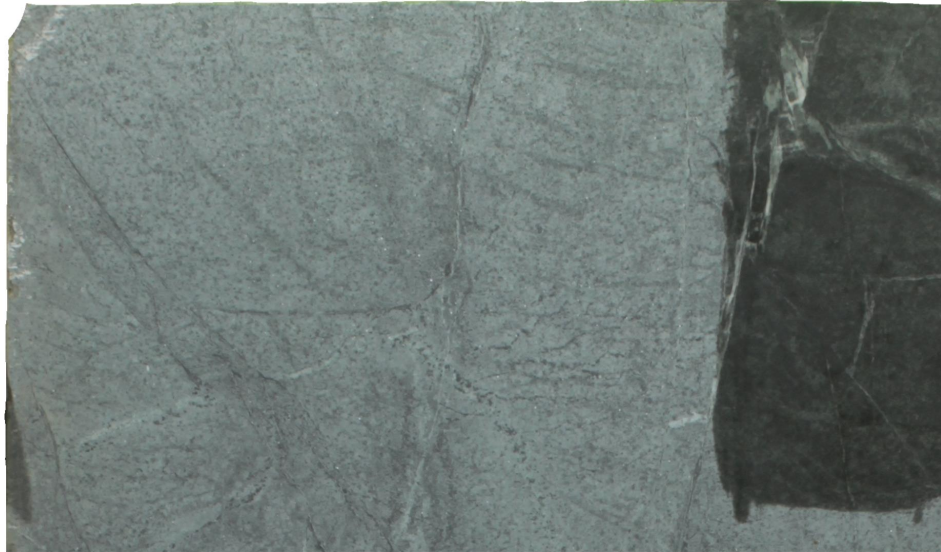

## Smoke Soapstone Honed

### Slab Details

---

Material	Soap Stone
Size	52" x 30" 10.6ft <sup>2</sup>
Thickness	3 cm
Inventory ID	200190-1-1