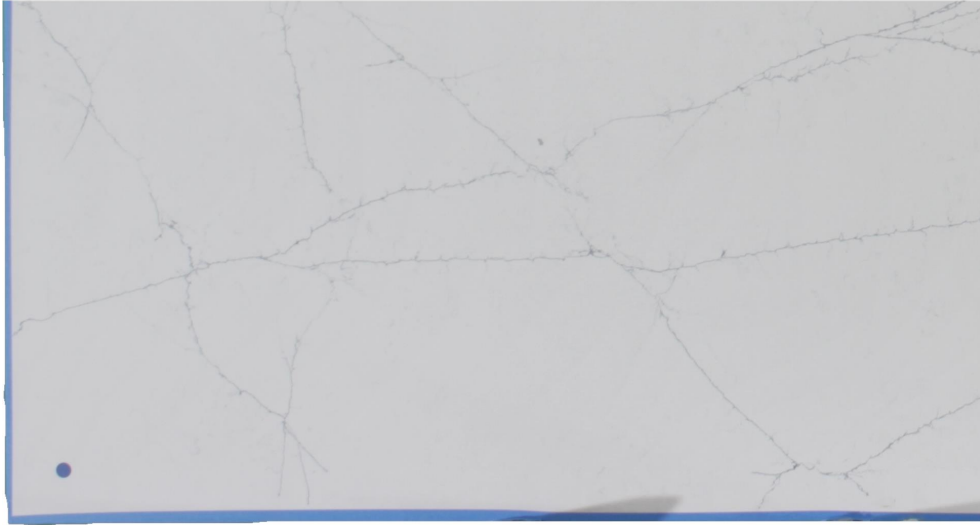

Scorpio

Slab Details

Material	Quartz
Size	48" x 25" 6.3ft ²
Thickness	3 cm
Inventory ID	220505HD-2

ROCKY MOUNTAIN STONE

Phone: (505) 317-4109 Address: 4741 Pan Amer. Fwy NE Albuquerque, NM 87109

www.rmstone.com