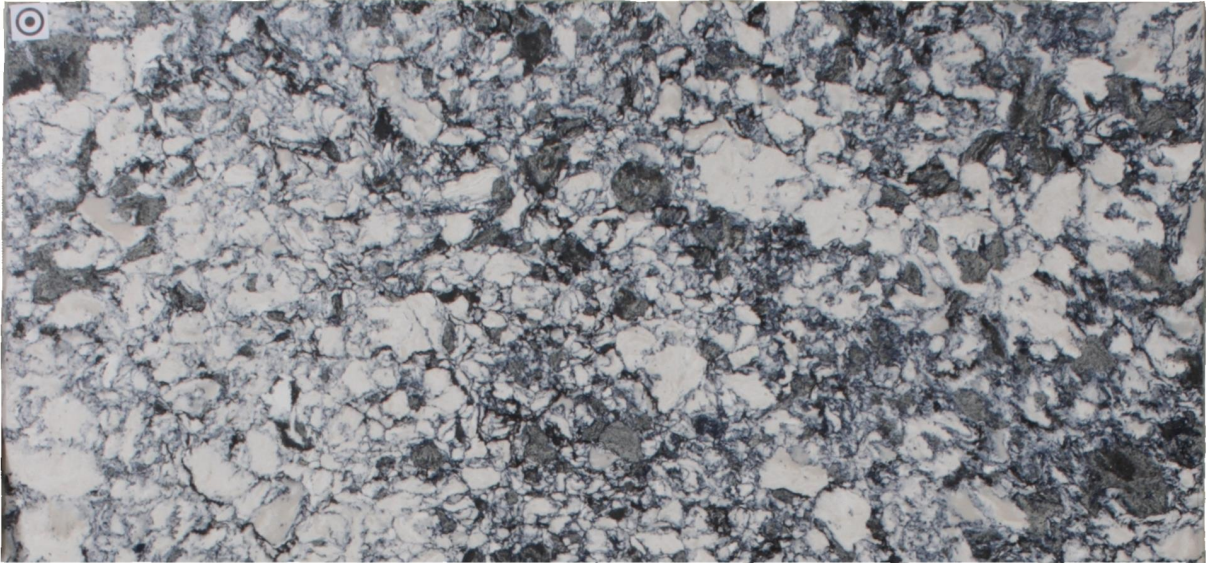

Mayfair

Slab Details

Material	Granite
Size	66" x 31" 14ft ²
Thickness	3 cm
Inventory ID	S0250950-1

ROCKY MOUNTAIN STONE

Phone: (505) 317-4109 Address: 4741 Pan Amer. Fwy NE Albuquerque, NM 87109

www.rmstone.com