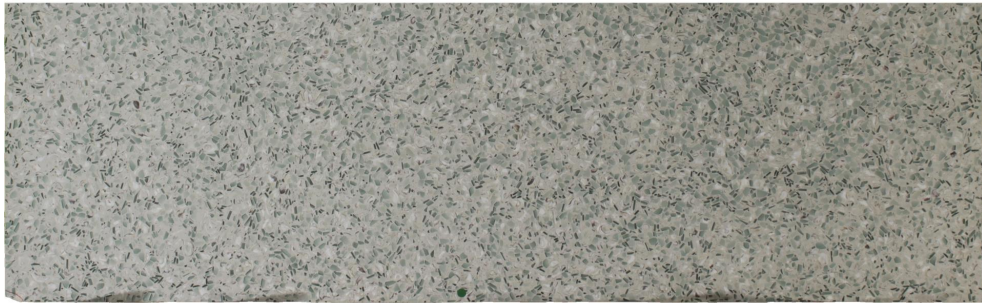

Emerald Coast

Slab Details

Material	Vetrazzo
Size	108" x 33" 24.6ft ²
Thickness	3 cm
Inventory ID	S0240545-1

ROCKY MOUNTAIN STONE

Phone: (505) 317-4109 Address: 4741 Pan Amer. Fwy NE Albuquerque, NM 87109