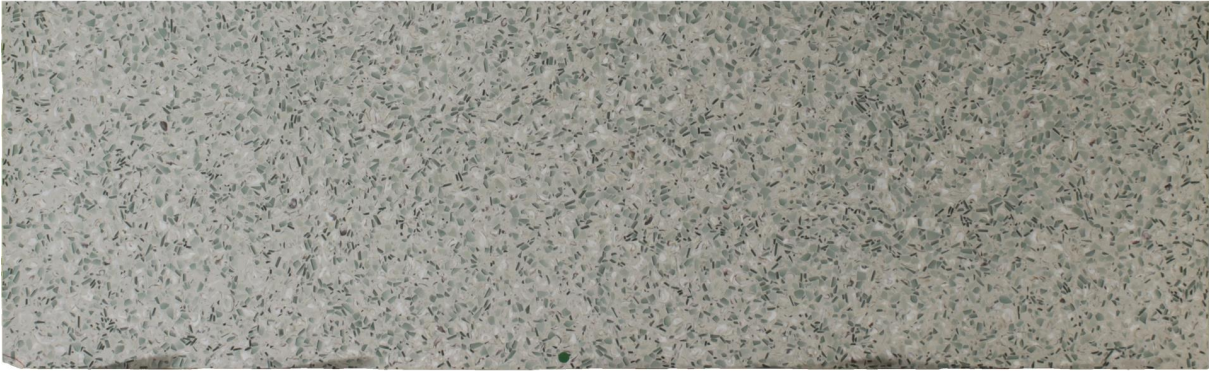

## Emerald Coast

### Slab Details

---

Material	Vetrazzo
Size	108" x 33" 24.6ft <sup>2</sup>
Thickness	3 cm
Inventory ID	S0240545-1