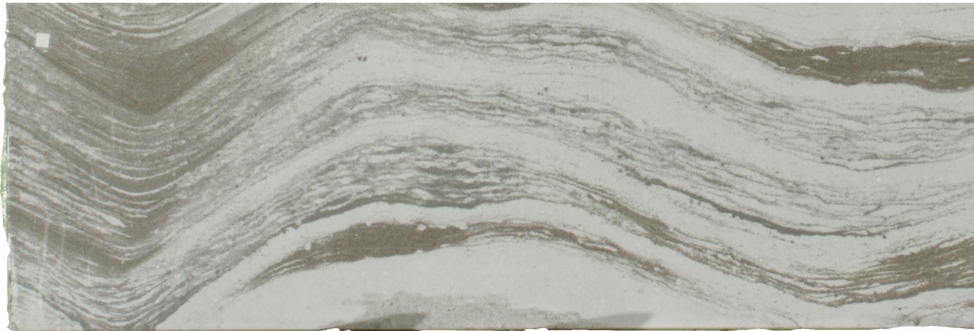

### Slab Details

---

Material	Quartz
Size	75" x 25" 12.1ft <sup>2</sup>
Thickness	
Inventory ID	S0191111-1