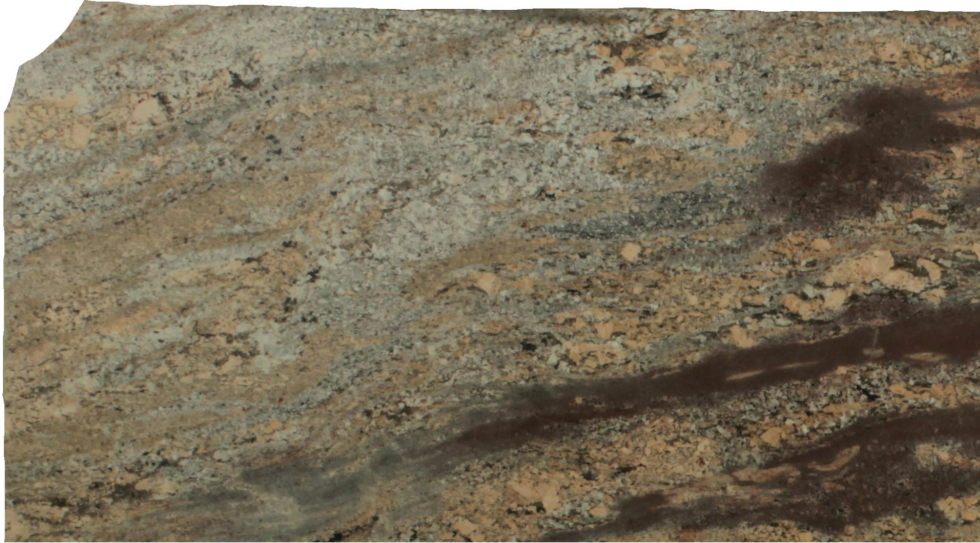

Crema Bordeaux

Slab Details

Material	Granite
Size	63" x 35" 14.5ft ²
Thickness	3 cm
Inventory ID	HD210125-2

ROCKY MOUNTAIN STONE

Phone: (505) 317-4109 Address: 4741 Pan Amer. Fwy NE Albuquerque, NM 87109

www.rmstone.com