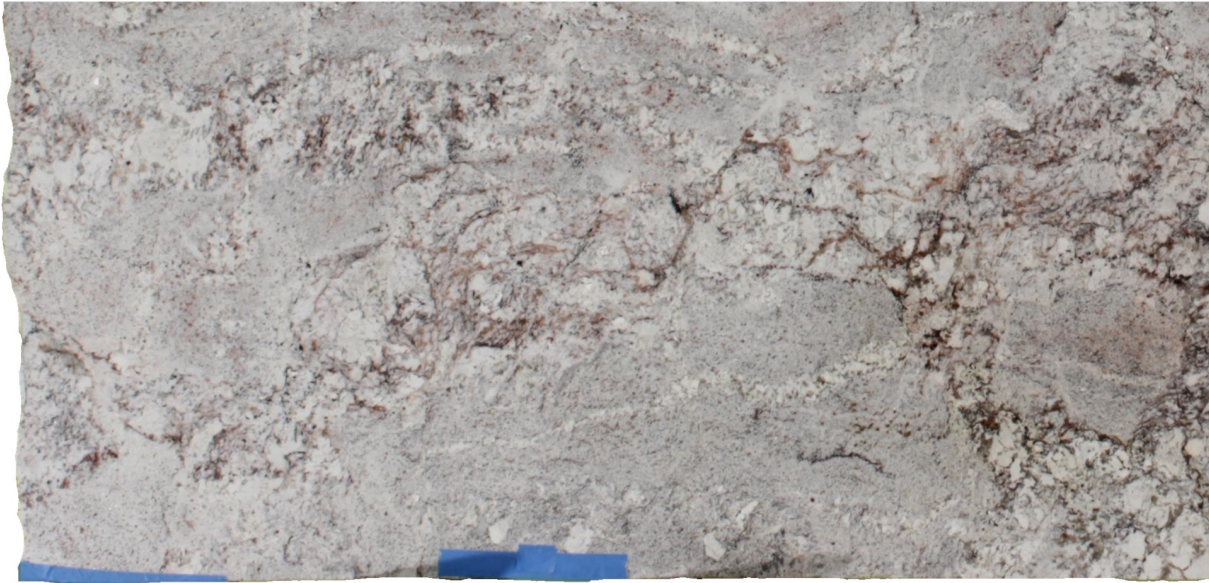

White Springs

Slab Details

Material	Granite
Size	63" x 30" 12.7ft ²
Thickness	3 cm
Inventory ID	S0230259-1-1

ROCKY MOUNTAIN STONE

Phone: (505) 317-4109 Address: 4741 Pan Amer. Fwy NE Albuquerque, NM 87109