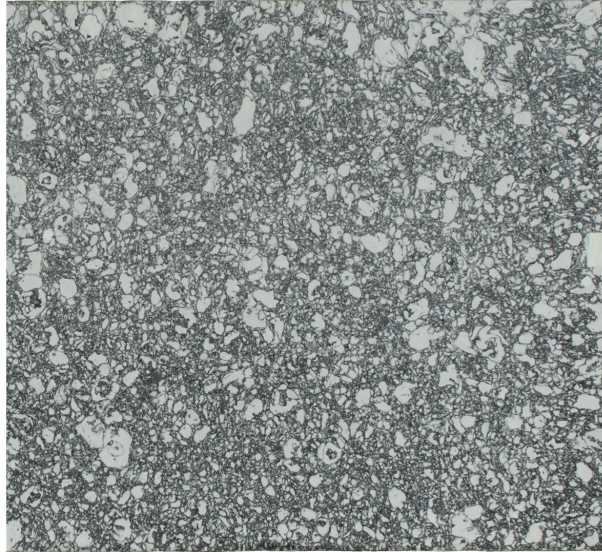

### Slab Details

---

Material	Quartz
Size	72" x 66" 32.8ft <sup>2</sup>
Thickness	2 cm
Inventory ID	S0211024-1