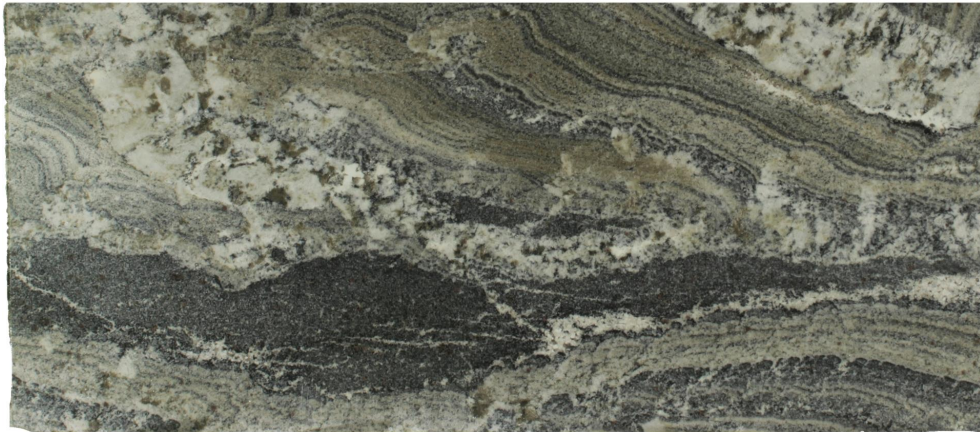

Shadow Blue

Slab Details

Material	Granite
Size	92" x 40" 24.9ft ²
Thickness	
Inventory ID	190799-1-1

ROCKY MOUNTAIN STONE

Phone: (505) 317-4109 Address: 4741 Pan Amer. Fwy NE Albuquerque, NM 87109

www.rmstone.com