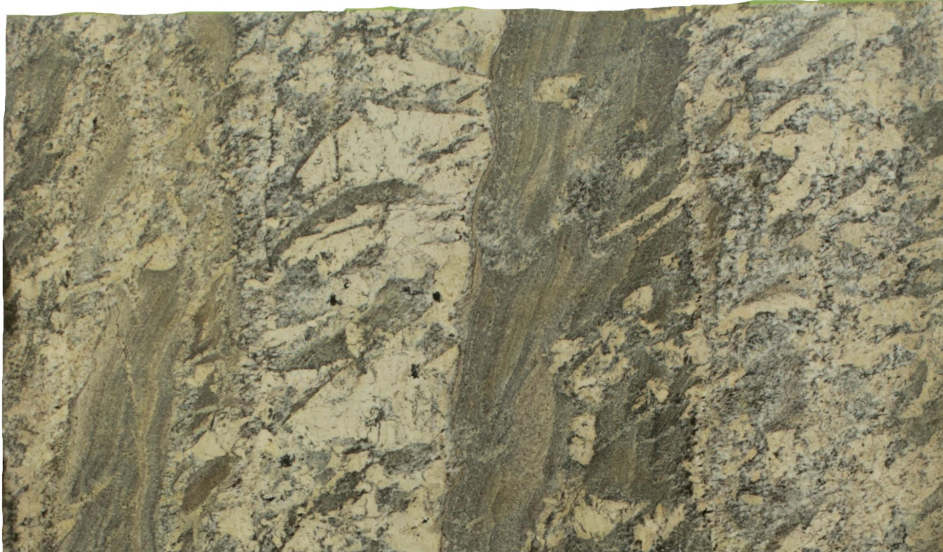

Netuno Bordeaux

Slab Details

| | |
|--------------|-----------------------------|
| Material | Granite |
| Size | 75" x 44" 21ft ² |
| Thickness | 3 cm |
| Inventory ID | S0200173-1 |

ROCKY MOUNTAIN STONE