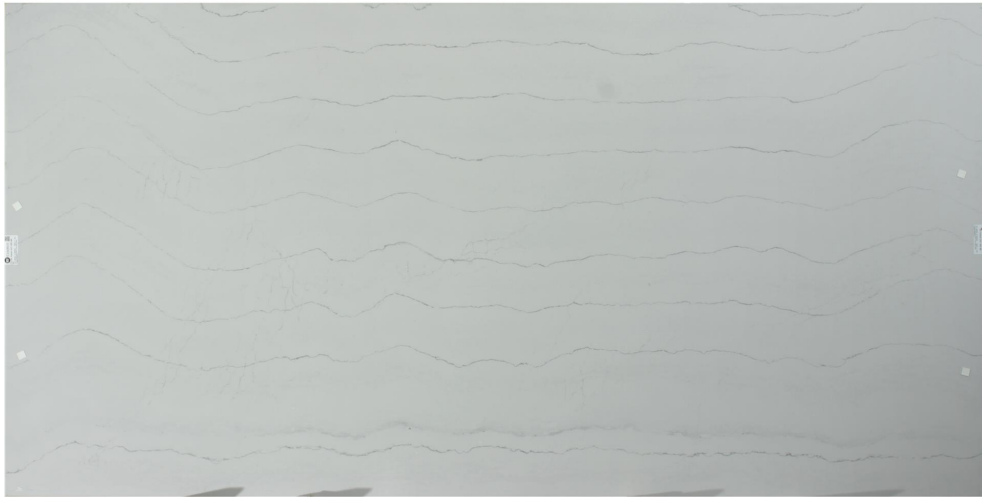

Ella

Slab Details

Material	Quartz
Size	133" x 67" 61.3ft ²
Thickness	3 cm
Inventory ID	S0200525

ROCKY MOUNTAIN STONE

Phone: (505) 317-4109 Address: 4741 Pan Amer. Fwy NE Albuquerque, NM 87109

www.rmstone.com