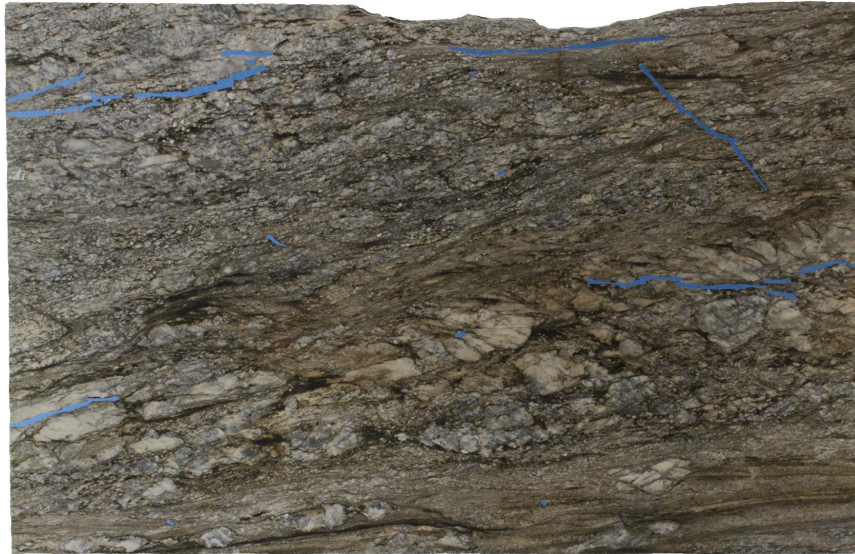

## Blue Dunes

### Slab Details

---

Material	Granite
Size	124" x 80" 65.9ft <sup>2</sup>
Thickness	3 cm
Inventory ID	231119