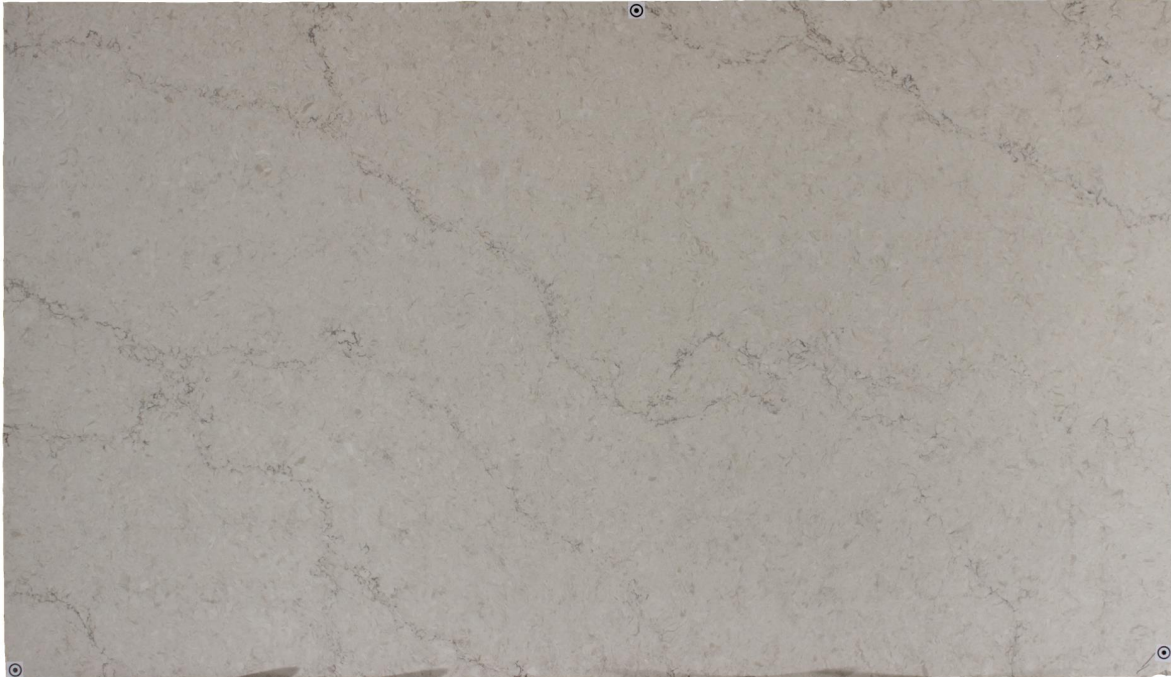

Marestar

Slab Details

Material	Quartz
Size	137" x 79" 75.9ft ²
Thickness	3 cm
Inventory ID	S0250051

ROCKY MOUNTAIN STONE

Phone: (505) 317-4109 Address: 4741 Pan Amer. Fwy NE Albuquerque, NM 87109

www.rmstone.com