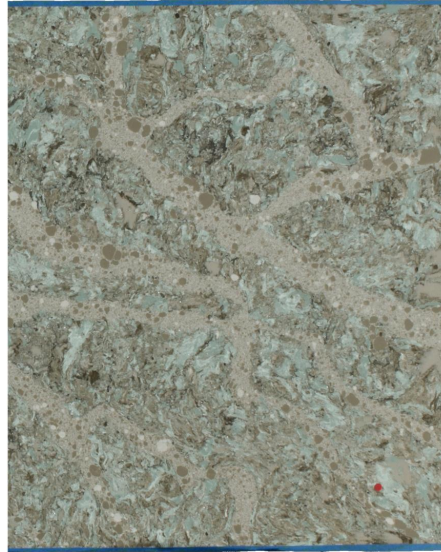

## Kelvingrove

### Slab Details

---

Material	Quartz
Size	56" x 45" 8.5ft <sup>2</sup>
Thickness	3 cm
Inventory ID	220301S0-1