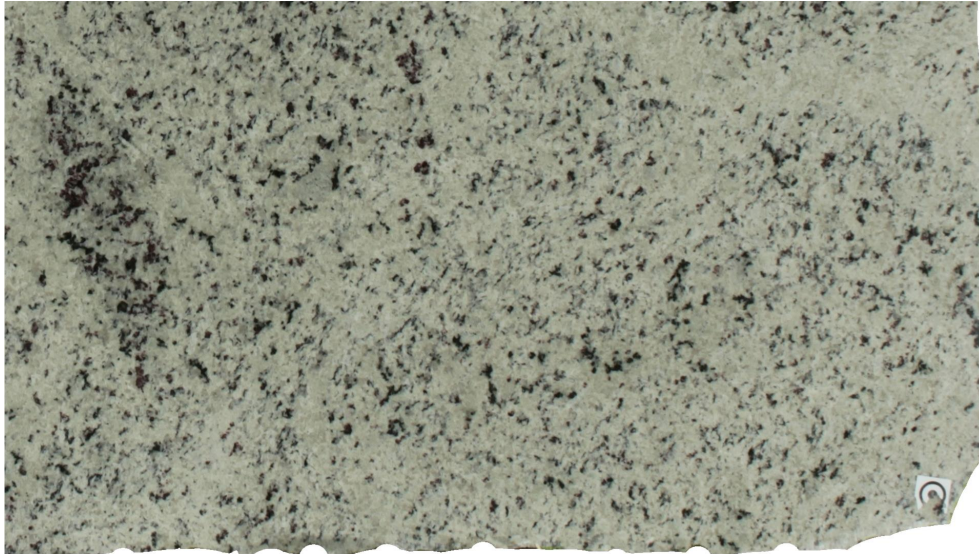

Crema Pearl

Slab Details

Material	Granite
Size	57" x 32" 11.8ft ²
Thickness	3 cm
Inventory ID	S0210703-1

ROCKY MOUNTAIN STONE

Phone: (505) 317-4109 Address: 4741 Pan Amer. Fwy NE Albuquerque, NM 87109

www.rmstone.com