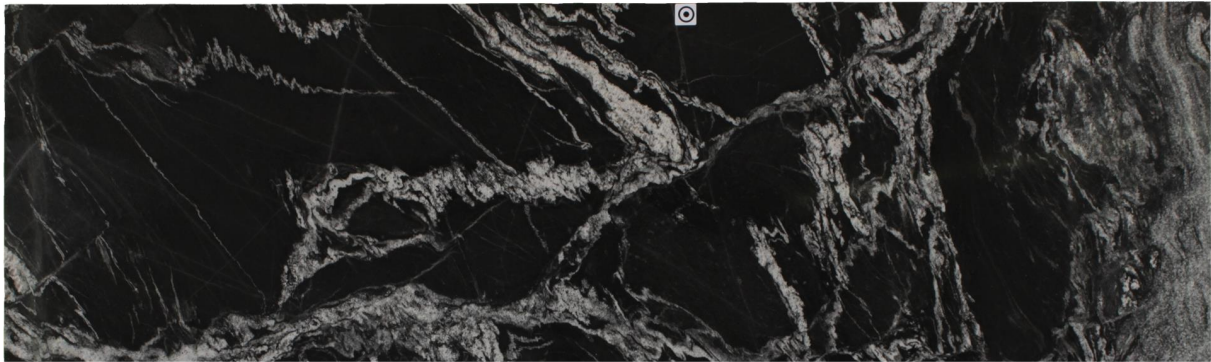

Blizzard

Slab Details

Material	Granite
Size	114" x 34" 26.6ft ²
Thickness	3 cm
Inventory ID	S0241358-1-1

ROCKY MOUNTAIN STONE

Phone: (505) 317-4109 Address: 4741 Pan Amer. Fwy NE Albuquerque, NM 87109

www.rmstone.com