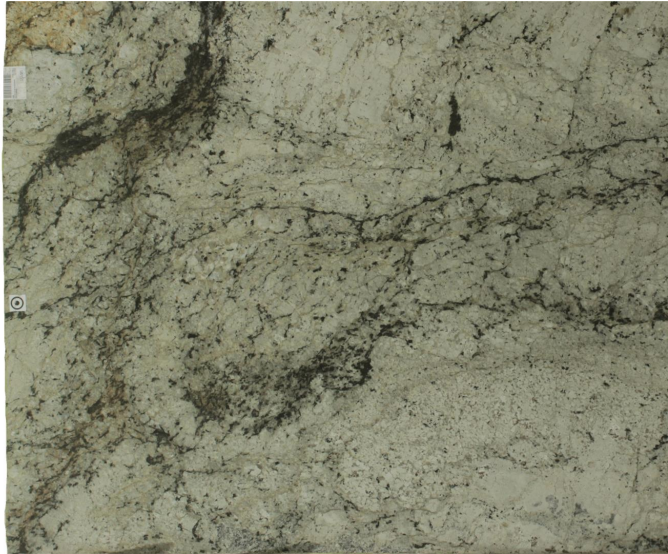

White Lava

Slab Details

Material	Granite
Size	81" x 66" 30.7ft ²
Thickness	3 cm
Inventory ID	S0210224-1-1

ROCKY MOUNTAIN STONE

Phone: (505) 317-4109 Address: 4741 Pan Amer. Fwy NE Albuquerque, NM 87109

www.rmstone.com