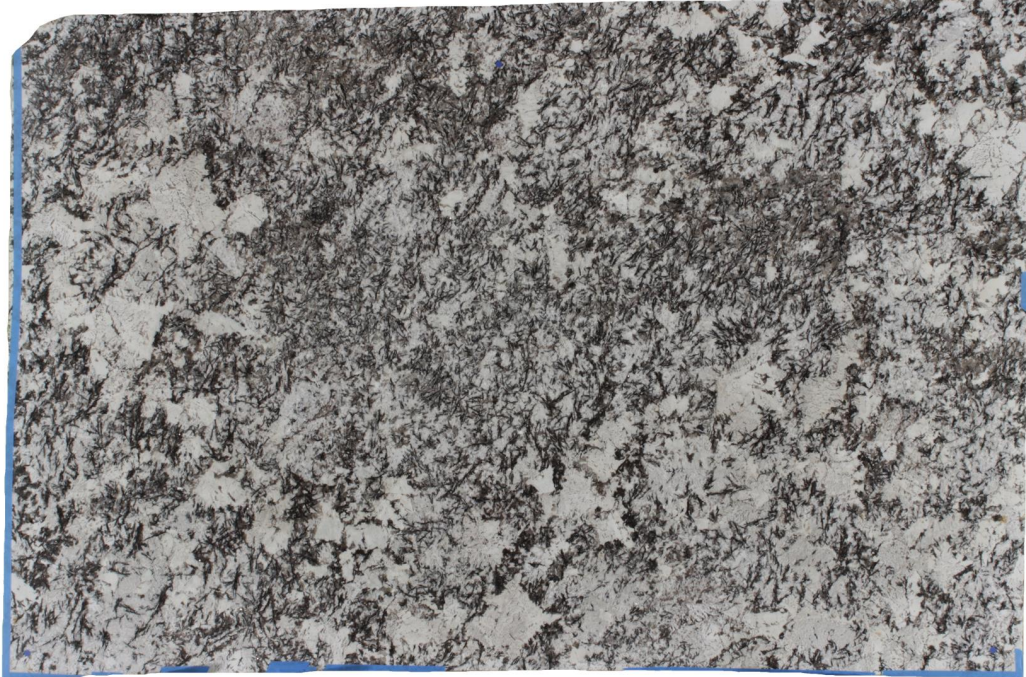

Delicatus Ice

Slab Details

Material	Granite
Size	121" x 80" 62.3ft ²
Thickness	3 cm
Inventory ID	220650

ROCKY MOUNTAIN STONE

Phone: (505) 317-4109 Address: 4741 Pan Amer. Fwy NE Albuquerque, NM 87109

www.rmstone.com