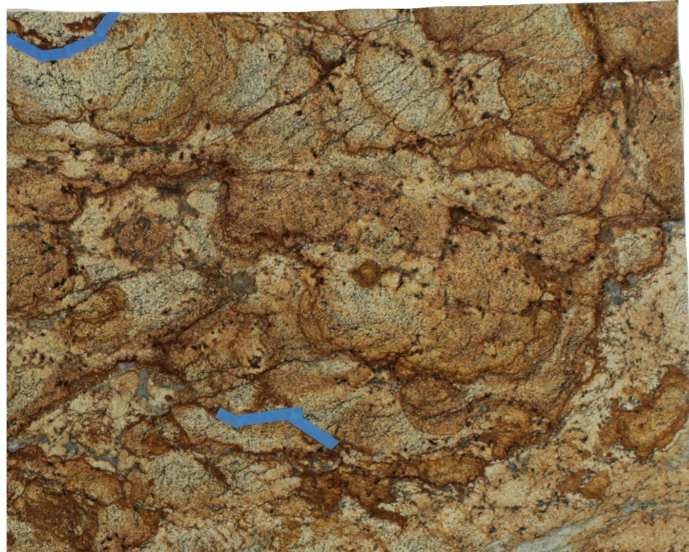

Lapidus

Slab Details

Material	Granite
Size	58" x 46" 17.4ft ²
Thickness	3 cm
Inventory ID	220410SO-1

ROCKY MOUNTAIN STONE

Phone: (505) 317-4109 Address: 4741 Pan Amer. Fwy NE Albuquerque, NM 87109

www.rmstone.com