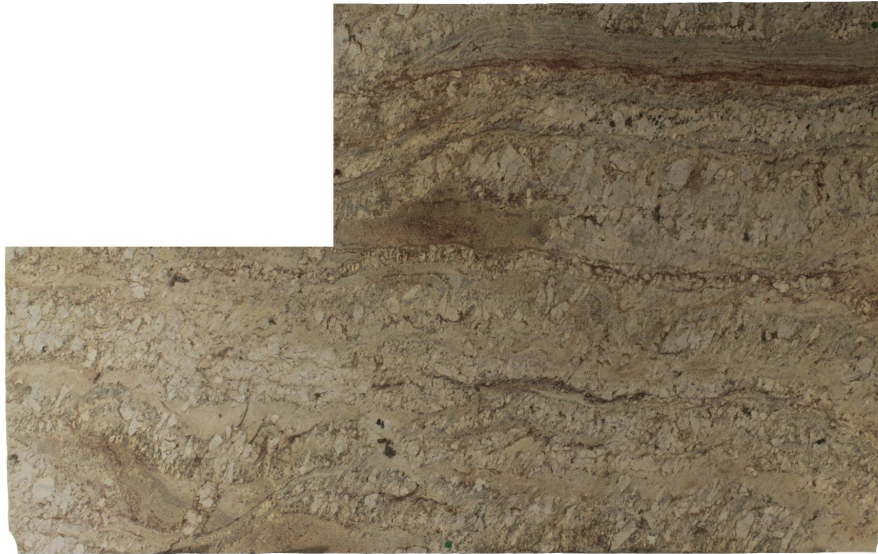

Typhoon Bordeaux

Slab Details

Material	All
Size	128" x 80" 57.5ft ²
Thickness	3 cm
Inventory ID	S0240588-1

ROCKY MOUNTAIN STONE

Phone: (505) 317-4109 Address: 4741 Pan Amer. Fwy NE Albuquerque, NM 87109

www.rmstone.com