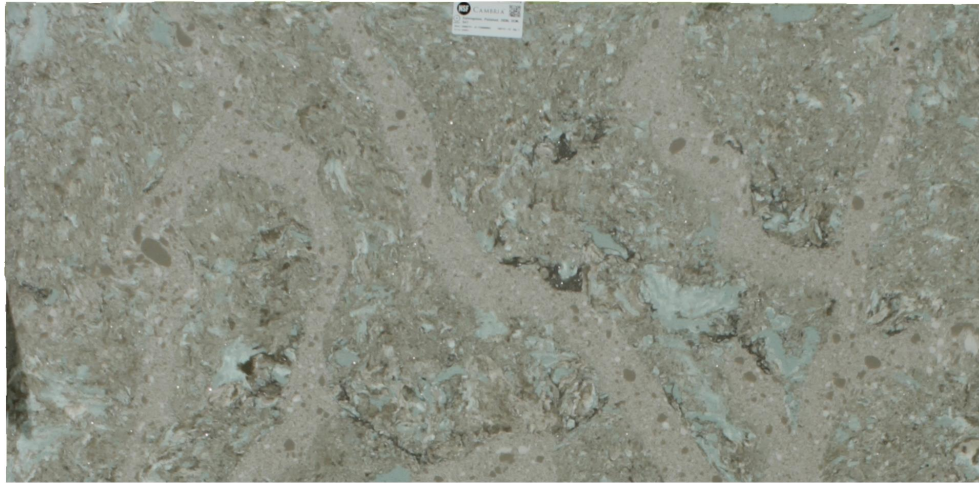

Kelvingrove

Slab Details

Material	Quartz
Size	56" x 27" 9.9ft ²
Thickness	2 cm
Inventory ID	180676-2

ROCKY MOUNTAIN STONE

Phone: (505) 317-4109 Address: 4741 Pan Amer. Fwy NE Albuquerque, NM 87109

www.rmstone.com